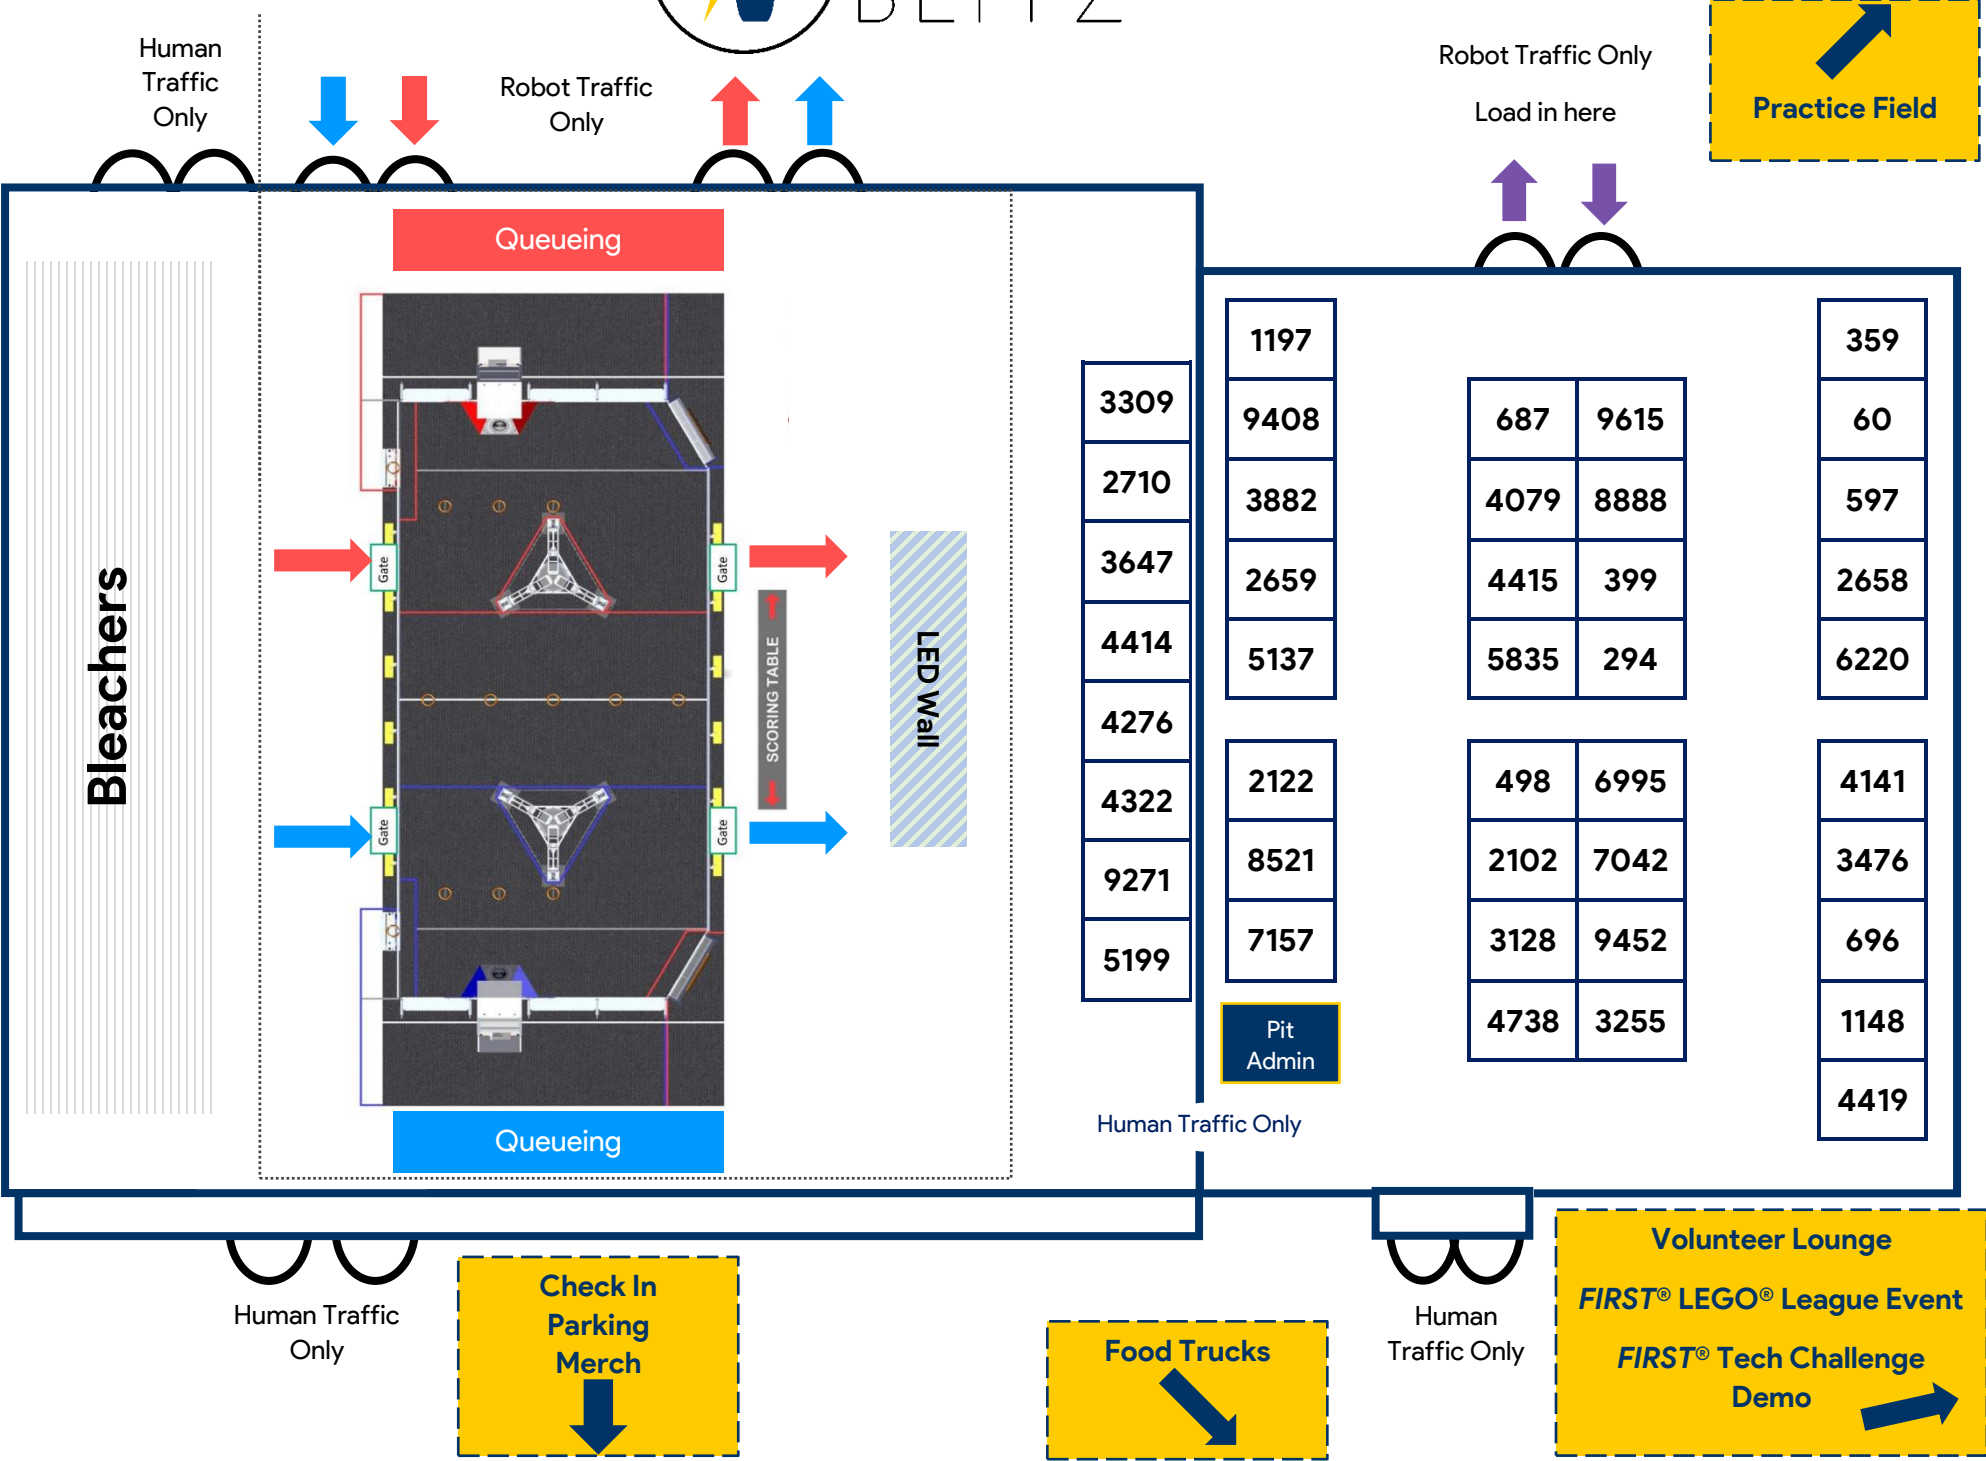

PRESENTED BY
FINAS
Gene Haas Foundation

Human Traffic Only

Robot Traffic Only

Robot Traffic Only

Load in here

Practice Field

Bleachers

Queueing

Queueing

LED Wall

SCORING TABLE

| | | | |
|------|------------------|-----------|------|
| 3309 | 1197 | | 359 |
| 2710 | 9408 | 687 9615 | 60 |
| 3647 | 3882 | 4079 8888 | 597 |
| 4414 | 2659 | 4415 399 | 2658 |
| 4276 | 5137 | 5835 294 | 6220 |
| 4322 | 2122 | 498 6995 | 4141 |
| 9271 | 8521 | 2102 7042 | 3476 |
| 5199 | 7157 | 3128 9452 | 696 |
| | Pit Admin | 4738 3255 | 1148 |
| | | | 4419 |

Human Traffic Only

Human Traffic Only

Check In Parking Merch

Food Trucks

Human Traffic Only

Volunteer Lounge
FIRST® LEGO® League Event
FIRST® Tech Challenge Demo